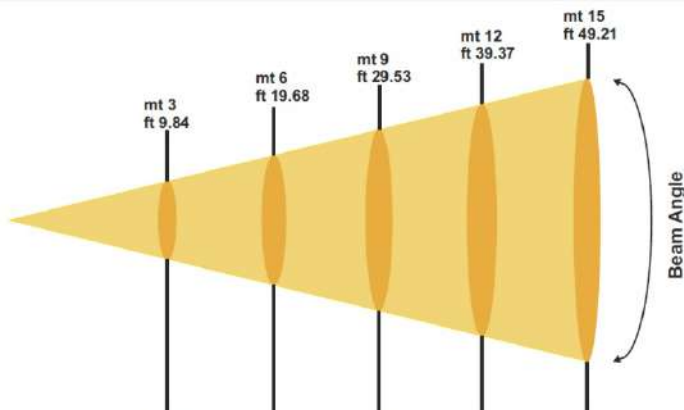

CONNECTORS

30 cm cable with M12 male connector

OPERATING AMBIENT TEMPERATURE

-10° / 40°

PHYSICAL

Weight: 1.5 Kg
 Dimensions: W 602 mm x D 51 mm x H 65 mm

LEDs current 700mA

Lux center [lx]	1267	317	141	79	51
Foot candles [fc]	118	29	13	7	5
Diameter [cm]	138	276	414	552	690
Diameter [ft]	4.53	9.05	13.58	18.11	22.83
Lux center [lx]	850	213	94	53	34
Foot candles [fc]	79	20	9	5	3
Diameter [cm]	230	461	691	921	1152
Diameter [ft]	7.56	15.11	22.67	30.23	37.78
Lux center [lx]	1929	482	214	121	77
Foot candles [fc]	179	45	20	11	7
Diameter [cm]	346	693	1039	1386	1732
Diameter [ft]	11.37	22.73	34.10	45.46	56.83
Diameter [cm]	52	105	157	210	262
Diameter [ft]	1.72	3.44	5.17	6.89	8.61

Beam Angle 25,9°

Beam Angle 42°

Beam Angle 60°
 X-axis

Beam Angle 10°
 Y-axis