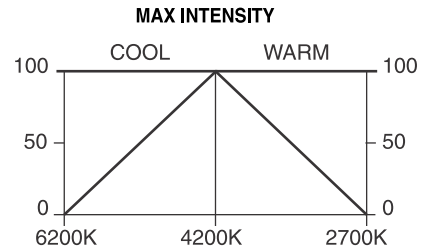

GLOW UP TW

INDEPENDENT MODE
INDEPENDENT
COOL WHITE 6200K
WARM WHITE 2700K
STOP / STROBE

CONSTANT INTENSITY & MAX INTENSITY MODE	
CONSTANT INTENSITY	MAX INTENSITY
TUNABLE WHITE	TUNABLE WHITE
DIMMER	DIMMER
STOP / STROBE	STOP / STROBE

• COOL WHITE - channel 1

BIT	EFFECT
255	MAX BRIGHTNESS
0	LED OFF

• TUNABLE WHITE - channel 1

BIT	EFFECT
255	WARM WHITE
0	COOL WHITE

• WARM WHITE - channel 2

BIT	EFFECT
255	MAX BRIGHTNESS
0	LED OFF

• DIMMER - channel 2

BIT	EFFECT
255	MAX BRIGHTNESS
0	LED OFF

• STOP / STROBE - channel 3

BIT	EFFECT
251 ÷ 255	OPEN
238 ÷ 250	RANDOM STROBE FAST
225 ÷ 237	RANDOM STROBE MEDIUM
212 ÷ 224	RANDOM STROBE SLOW
207 ÷ 211	OPEN
141 ÷ 206	CLOSING PULSE FAST→SLOW
75 ÷ 140	OPENING PULSE SLOW→FAST
70 ÷ 74	OPEN
4 ÷ 69	STROBE SLOW→FAST
0 ÷ 3	OPEN

• STOP / STROBE - channel 3

BIT	EFFECT
251 ÷ 255	OPEN
238 ÷ 250	RANDOM STROBE FAST
225 ÷ 237	RANDOM STROBE MEDIUM
212 ÷ 224	RANDOM STROBE SLOW
207 ÷ 211	OPEN
141 ÷ 206	CLOSING PULSE FAST→SLOW
75 ÷ 140	OPENING PULSE SLOW→FAST
70 ÷ 74	OPEN
4 ÷ 69	STROBE SLOW→FAST
0 ÷ 3	OPEN