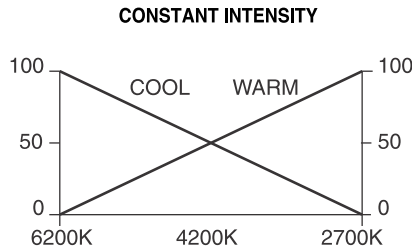

GLOW UP TW

INDEPENDENT MODE
INDEPENDENT
COOL WHITE 6200K
WARM WHITE 2700K
STOP / STROBE

CONSTANT INTENSITY & MAX INTENSITY MODE	
CONSTANT INTENSITY	MAX INTENSITY
TUNABLE WHITE	TUNABLE WHITE
DIMMER	DIMMER
STOP / STROBE	STOP / STROBE

• COOL WHITE - channel 1

BIT	EFFECT
255	MAX BRIGHTNESS
0	LED OFF

• TUNABLE WHITE - channel 1

BIT	EFFECT
255	WARM WHITE
0	COOL WHITE

• WARM WHITE - channel 2

BIT	EFFECT
255	MAX BRIGHTNESS
0	LED OFF

• DIMMER - channel 2

BIT	EFFECT
255	MAX BRIGHTNESS
0	LED OFF

• STOP / STROBE - channel 3

BIT	EFFECT
251 ÷ 255	OPEN
238 ÷ 250	RANDOM STROBE FAST
225 ÷ 237	RANDOM STROBE MEDIUM
212 ÷ 224	RANDOM STROBE SLOW
207 ÷ 211	OPEN
141 ÷ 206	CLOSING PULSE FAST→SLOW
75 ÷ 140	OPENING PULSE SLOW→FAST
70 ÷ 74	OPEN
4 ÷ 69	STROBE SLOW→FAST
0 ÷ 3	OPEN

• STOP / STROBE - channel 3

BIT	EFFECT
251 ÷ 255	OPEN
238 ÷ 250	RANDOM STROBE FAST
225 ÷ 237	RANDOM STROBE MEDIUM
212 ÷ 224	RANDOM STROBE SLOW
207 ÷ 211	OPEN
141 ÷ 206	CLOSING PULSE FAST→SLOW
75 ÷ 140	OPENING PULSE SLOW→FAST
70 ÷ 74	OPEN
4 ÷ 69	STROBE SLOW→FAST
0 ÷ 3	OPEN